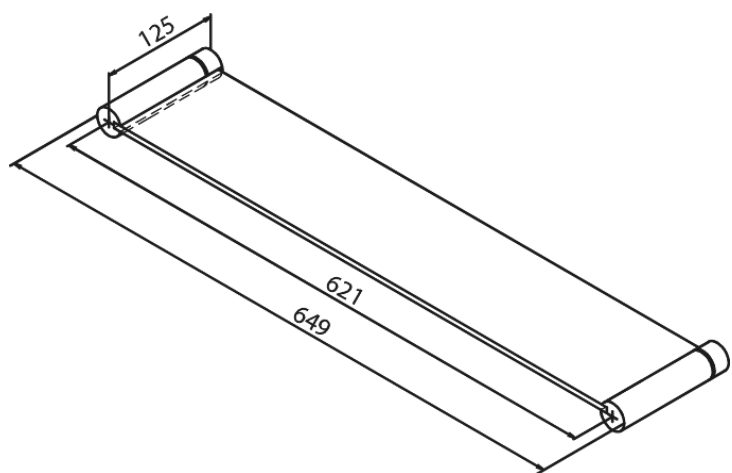

Silhouet

Glass Shelf

Article no.: 4831100
Finish: Chrome
Series: Silhouet

EAN no.: 5708516018865

FM Mattsson Mora Group Denmark
Hvidkærvej 48, 5250 Odense SV, DK-56416218

+45 88 33 00 34 damixa-international@fmm-mora.com