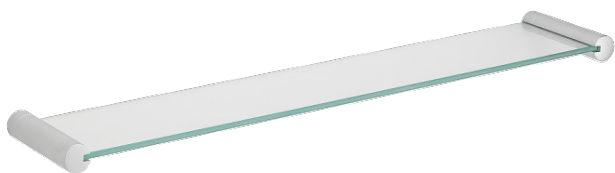

Silhouet

Glass Shelf

Article no.: 4831100
Finish: Chrome
Series: Silhouet

EAN no.: 5708516018865

FM Mattsson Mora Group Denmark
Hvidkærvej 48, 5250 Odense SV, DK-56416218

+45 88 33 00 34 damixa-international@fmm-mora.com